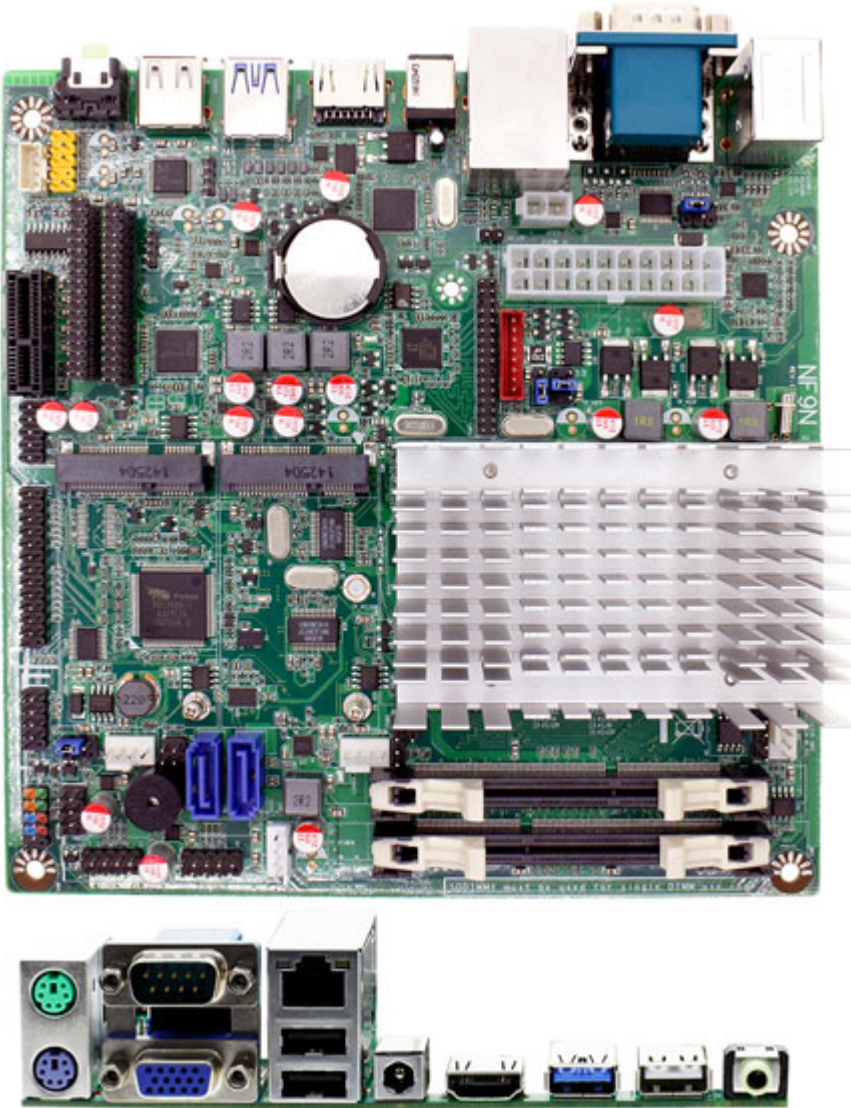

239.00 EUR  
 incl. 19% VAT, plus [shipping](#)

- Intel® Baytrail-M/D/I Processor
- Supports Dual Channel DDR3L 1333/1066 MHz, 2 x SO-DIMM, up to 8GB system memory
- 1 x VGA, 1 x HDMI, 1 x LVDS
- 1 x USB 3.0, 7 x USB 2.0, 2 x SATAII
- 1 x mini-PCIe, 1 x PCIe x1 slot, 1 x mSATA
- Gigabit LAN : 1 x LAN
- Support CPU Over-Temperature protection
- Support CPU Over-Current/Under Voltage protection
- Support DRAM Over-Current/Under Voltage protection
- Support CPU Smart Fan
- Support DC Fan

Form Factor	
Dimensions	Mini-ITX ( 170 x 170mm)
Processor System	
CPU	Intel Baytrail-M/D/I Processor
Core Number	(By CPU)
Max Speed	(By CPU)
L2 Cache	(By CPU)
Chipset	N/A
BIOS	AMI 64Mb Flash ROM
Expansion Slot	

PCI	- 0
Mini-PCIe	- 1
mSATA	- 1 (share with SATA2)
PCIe	- 1 x1
CFast Card Socket	- 0
CF Card Socket	- 0
Memory	
Technology	- 2 * Dual Channel DDR3L 1333/1066 MHz
Max.	- 8GB
Socket	- 2 * DDR3 SO-DIMM
Graphics	
Controller	- Intel® HD Graphics
VRAM	- Shared Memory
VGA	- 1
LVDS	- 1
HDMI	- 1
DVI	- 0
DisplayPort	- 0
MultiDisplay	- Yes (Dual Display)
Ethernet	
Ethernet	- 10/100/1000 Mbps
Controller	- GbE LAN: Intel I211AT
Connector	- 1 * RJ 45
SATA	
Max Data Transfer Rate	- 2 * SATAII (3.0Gb/s)
Rear I/O	
VGA	- 1
DVI	- 0
HDMI	- 1
DisplayPort	- 0
Ethernet	- 1
USB	- 4 (3 * USB 2.0 + 1 * USB3.0)
Audio	- 1 (Line-out)
Serial	- 1
eSATA	- 0
PS2	- 2
DC-input	- 1 (12V DC-in JACK)
Internal Connector	
USB	- 4 (4 * USB 2.0)
PS2	- 0
LVDS / inverter	- 1
VGA	- 0
Serial (COM)	- 1
SATA	- 2 * SATAII (3.0Gb/s)
mPCIe	- 1
Parallel	- 1
mSATA	- 1 (share with SATA2)
CIR	- 0
GPIO 8-bit	- 4in / 4 out
Chassis intrusion	- 1 (via 2pin header)
Audio Header	- 1
Watchdog Timer	
Output	- From Super I/O to drag RESETCON#
Interval	- 256 segments, 0,1,2...255sec/min
Power Requirements	